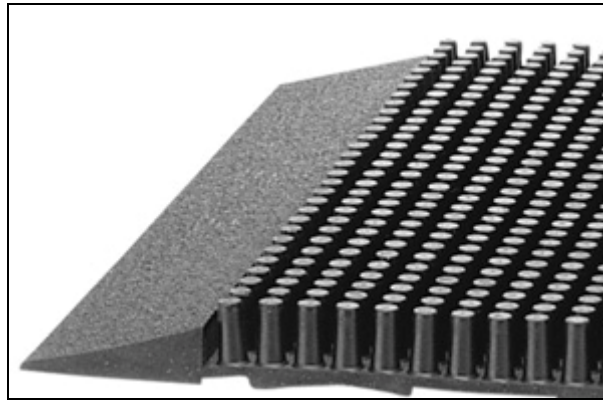

152 Rollins Avenue #102
Rockville, MD 20852
800-762-9010
240-780-3309 (fax)
<http://www.floormats.com>

Rubber Brush Door Mats

Rubber Brush Door Mats are 100% rubber door mats, molded from SBR rubber, which remains flexible even in extremely cold temperatures.

These debris capturing floor mats feature thousands of flexible rubber fingers that diligently scrape the dirt and debris from the shoes of your visitors. The mats are held in place by suction cups on the underside.

All four sides of these door mats also feature safety beveled edging to prevent tripping accidents. Moisture is held in place by an integral rubber wall on all four sides, helping to keep your floors drier and safer.

Intended for heavy-traffic, outdoor areas, especially where dirt / debris and water are common, or in climates that experience intense winters.

- Mats are 5/8" overall
- Green Cleaning approved product
- 100% rubber floor mat design
- Environmental Green Rating: 50% Recycled Content