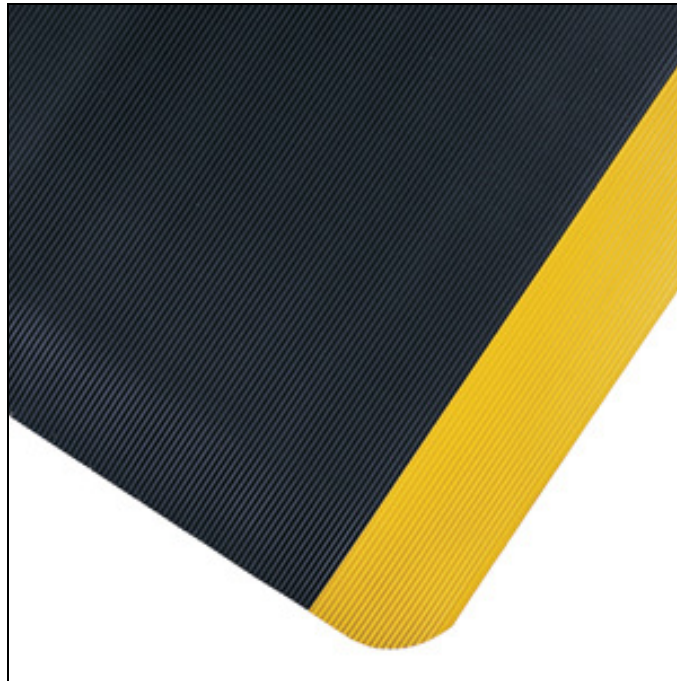

## Corrugated Sponge Anti Fatigue Mats

Corrugated Sponge Anti Fatigue Mats are some of our best anti-fatigue floor mats. They come in 1/2" and 7/8" versions with a durable PVC / Nitrile rubber base and safety edges. Dimensions up to 4' x 75' are available with black and black/yellow color configurations.

The dense vinyl surface of these comfort floor mats is highly durable and features a molded in high-traction corrugated surface. The vinyl surface also provides increased chemical resistance for occasional spills.

Available in black and black with yellow safety borders. Widths of 2', 3' and 4', and lengths up to 75' are optional. For custom cuts and configurations, please give us a call for assistance with measuring and ordering.

- Dense vinyl surface for durability
- Nitricell (foamed pvc/nitrile blend) base for long life
- 1/2" and 7/8" thicknesses
- High traction corrugated surface pattern