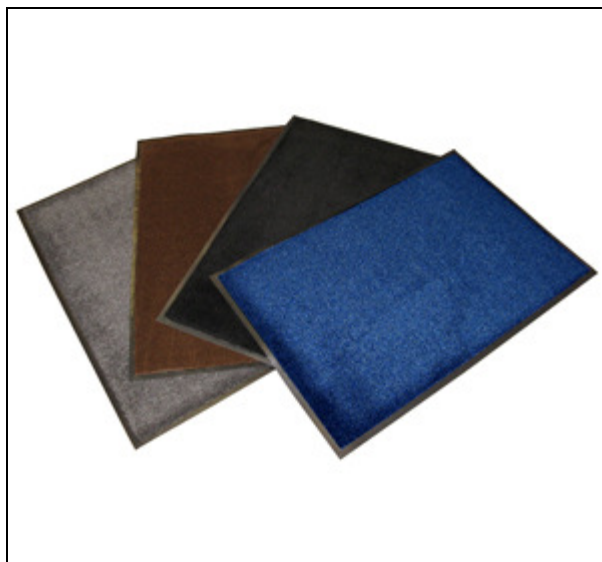

Carpet Door Mats

Carpet Door Mats are the most popular door mats around. These carpet mats have an olefin surface, which wipes away dirt and moisture.

Carpet Mats are often used as door mats but are also available in much longer lengths for use as carpeted runner mats.

This 18oz carpet is bonded to a vinyl backing which extends past the mat on all sides to form the black border.

Carpet mats are an economical option to help prevent dirt and water from being brought inside.

Available Colors

Black

Coffee Brown

Heather Walnut

Heather Brown

Burgundy

Heather Red

Fire Red

Heather Camel

Gray

Heather Charcoal

Heather Blue

Sky Blue

Navy Blue

Heather Green

Forest Green